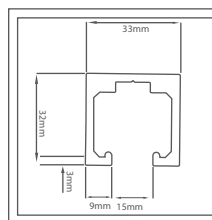

PRODUCT
TECHNICAL

System 480/50

Universal Sliding Folding Fitting Center

Top
Track Dimension

Bottom
Track Dimension

PRODUCT
TECHNICAL

System 480/50

Universal Sliding Folding Fitting Center