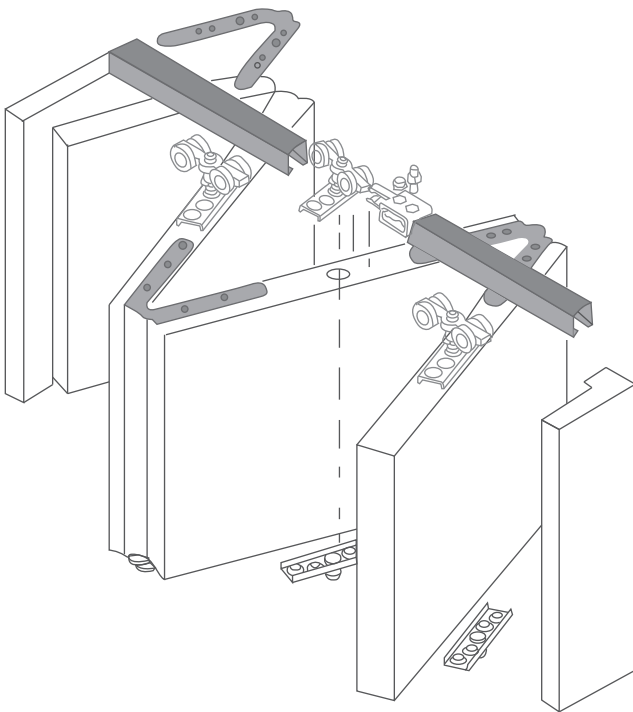

PRODUCT
TECHNICAL

System 480/50

Universal Sliding Folding Fitting Center

Top
Track Dimension

Bottom
Track Dimension

PRODUCT
TECHNICAL

System 480/50

Universal Sliding Folding Fitting Center