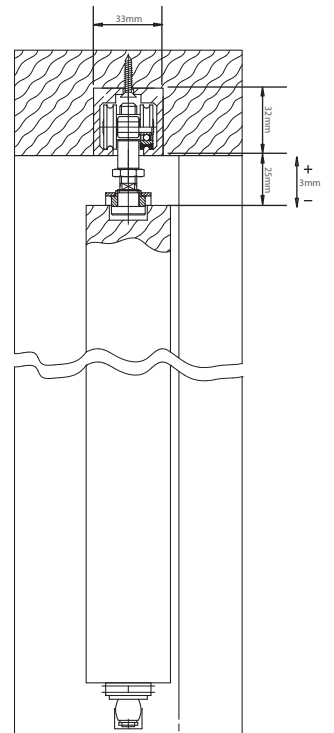

PRODUCT
TECHNICAL

System 480/50

Universal Sliding Folding Fitting Center

Top
Track Dimension

Bottom
Track Dimension

PRODUCT
TECHNICAL

System 480/50

Universal Sliding Folding Fitting Center