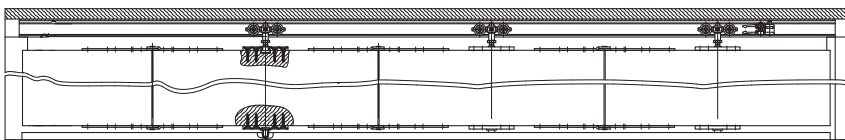

PRODUCT
TECHNICAL

System 480/50

Universal Sliding Folding Fitting Center

Top
Track Dimension

Bottom
Track Dimension

PRODUCT
TECHNICAL

System 480/50

Universal Sliding Folding Fitting Center