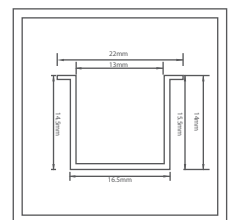

PRODUCT
TECHNICAL

System 480/50

Universal Sliding Folding Fitting Center

Top
Track Dimension

Bottom
Track Dimension

PRODUCT
TECHNICAL

System 480/50

Universal Sliding Folding Fitting Center